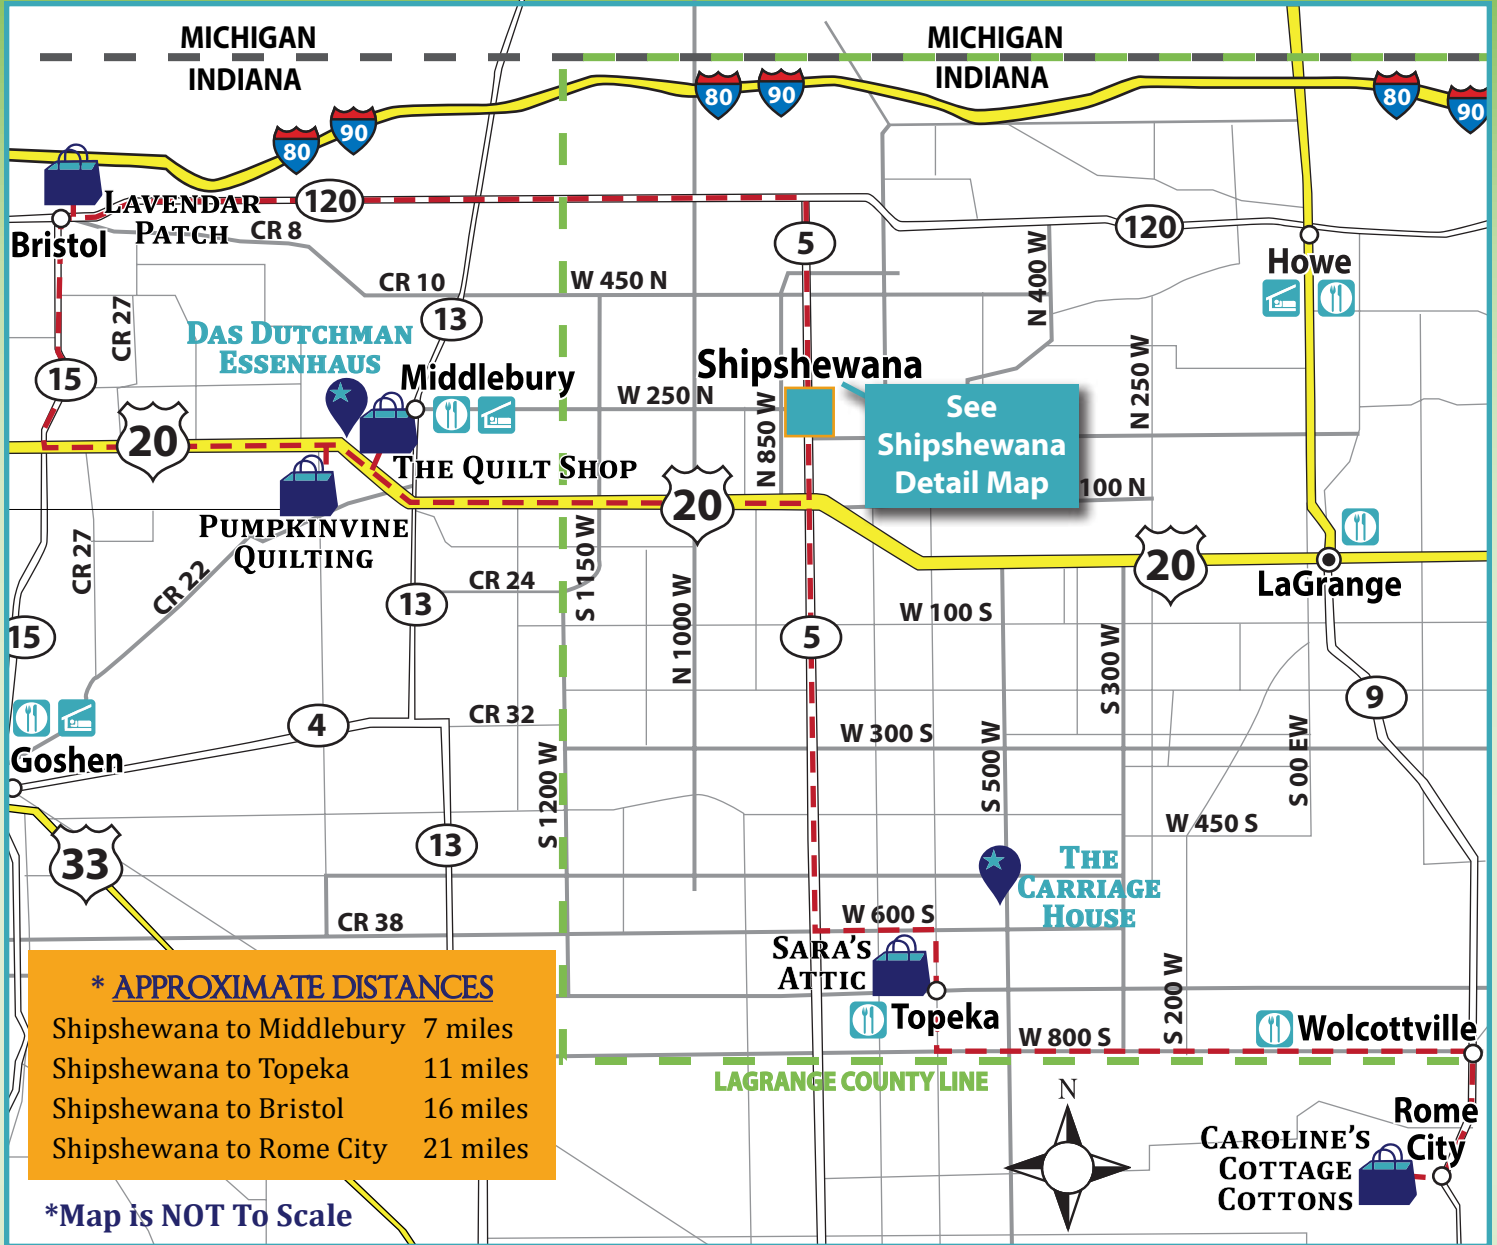

SHIPSHEWANA

SURROUNDING AREA

ACTIVITY & MAP KEY

Dining Available

Catalogue page 2

Lodging Available

Catalogue page 2

Quilt & Vendor Show Enrollment & Registration

Catalogue pages 3 - 5, 18

Lectures

Catalogue pages 6 - 8

Schoolhouse

Catalogue page 9

Workshops

Catalogue pages 10 - 11

Shop Hop Location

Catalogue pages 12 - 13

Suggested Shop Hop Route

Catalogue pages 12 - 13

Other Activities

Catalogue pages 14 - 15

***Map is NOT To Scale**

To help you plan your route and time accordingly, check out our online map with Shop Hop locations at:
<https://goo.gl/maps/PcggI>